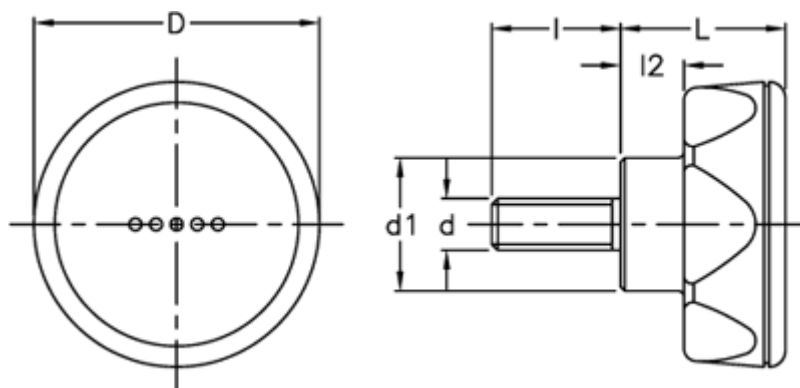

Article number: 23052224514

Description: E+G Lobe knob
ELK.56-p M10x20-C4 yellow centre cap

Measures

D	= 56
d1	= 26.5
d 6g	= M10
l	= 20
L	= 29
l2	= 11